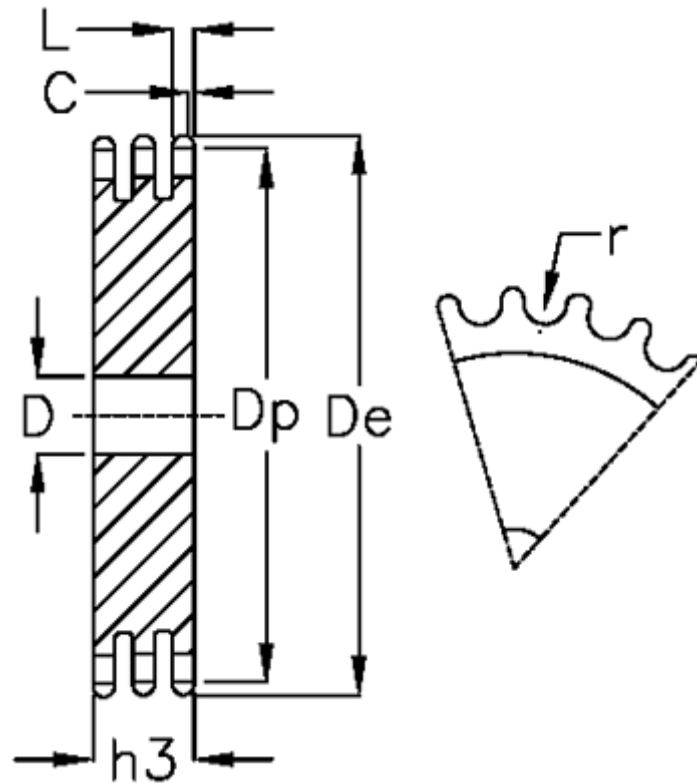

Article number: 616023012050

Description: Plate wheel 32 B-3 Z=50 triplex

## Measures

C	= 6
D	= 40
De	= 831.8
Dp	= 809.04
For chain size	= 2 x 1 1/4
For chain type	= 32 B-3
h3	= 146
L	= 28.8

Number of teeth	= 50
r	= 29.21